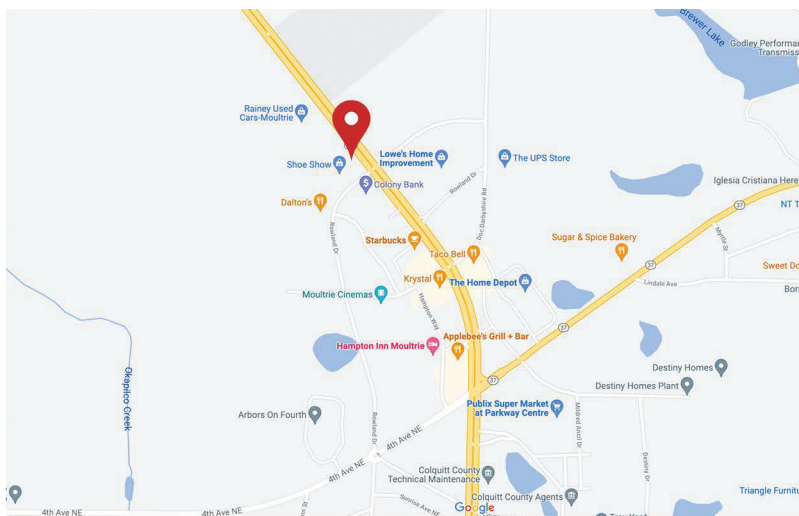

General Moultrie Outdoor