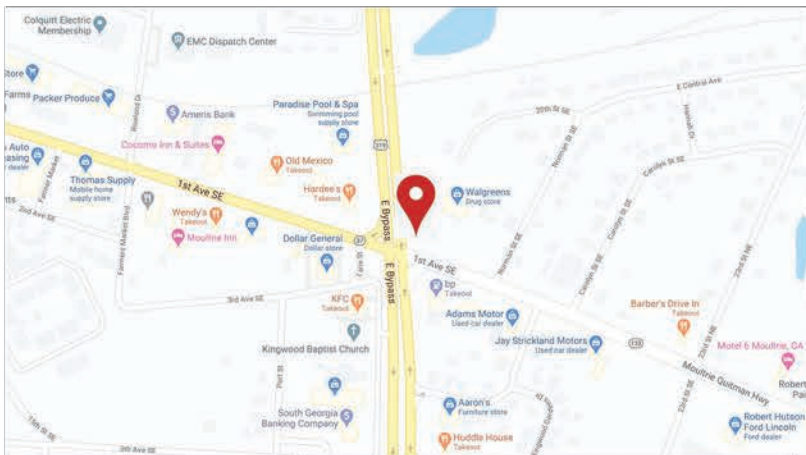

BOOST YOUR BUSINESS, BUILD YOUR BRAND

and drive revenues at the same time!

M1A

MOULTRIE, GA

Hwy 319 @ 1st Ave SE

Facing North (for Southbound Traffic)

Physical size: 10'x36'

Pixels: 1120x288

Hwy 319 @ 1st Ave SE

Facing South (for Northbound Traffic)

Physical size: 10'x36'

Pixels: 1120x288

Details

High resolution display

8-second hold time

Continuous run time

MOULTRIE, GA M2B

Hwy 319 @ Rowland Dr

Facing North (for Southbound Traffic)

Physical size: 10'x36'

Pixels: 1120x288

Details

High resolution display

8-second hold time